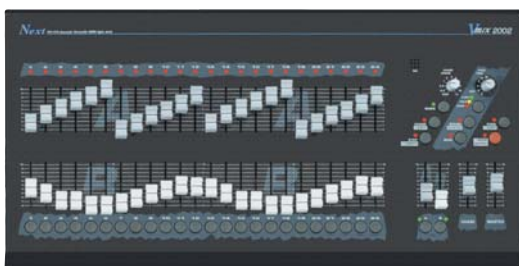

V-MIX 2000
COMPLETE AND EASY 12/24 CHANNELS
VERSATILE DMX LIGHT DESK

EURO
790,00

CODE
N00120

V-MIX 2002
COMPLETE AND EASY 24/48 CHANNELS
VERSATILE DMX LIGHT DESK

EURO
1.130,00